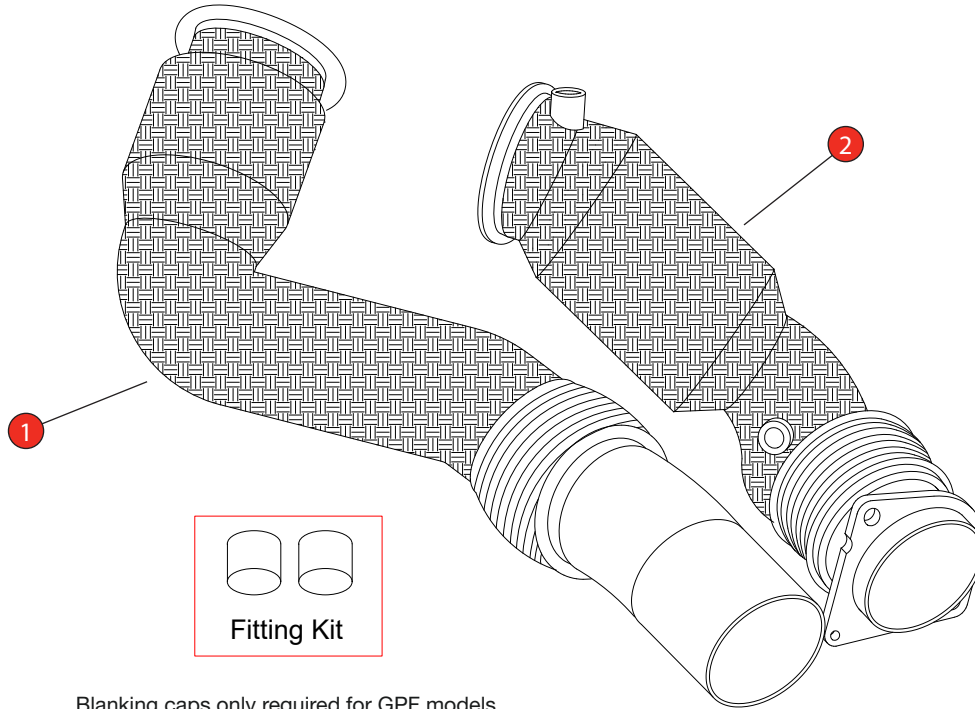

Car	BMW M3 F80, M4 F82 F83, GPF & Non GPF Models, F87 M2 Competition.	Part No.	SBMX116
Year	2014-2022	Fit Kits	538FK
Notes	Where not supplied use original fittings.	Features	Pipe Diameter:- 100mm

Estimated Fitting Time: 4 Hours

Blanking caps only required for GPF models.
Remove GPF sensor hoses and use cap to block the port on both sensors.

NO.	PART NO.	DESCRIPTION	QTY
1	966BM	L/H Sports Cat Downpipe	1
2	967BM	R/H Sports Cat Downpipe	1
Fit Kit			
3	Z038.10591	Black Silicone Vacuum Blanking Cap - 8mm	2